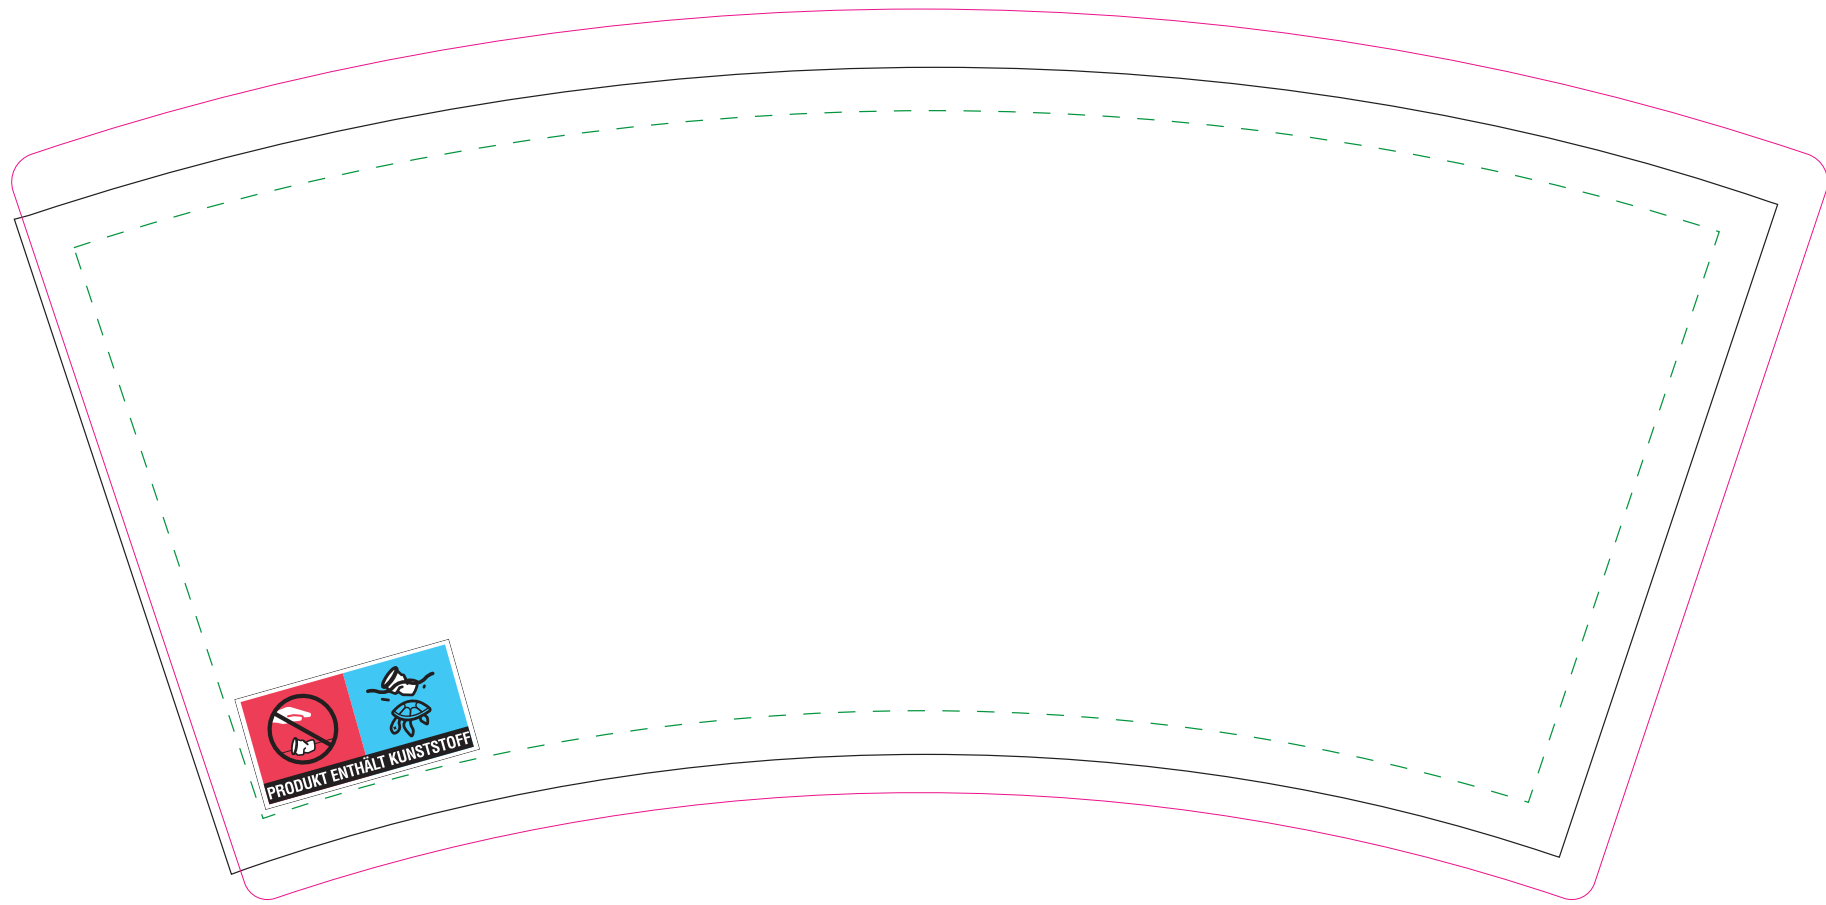

200ml

--- safety area
— graphics area

cut line

safety area

graphics area